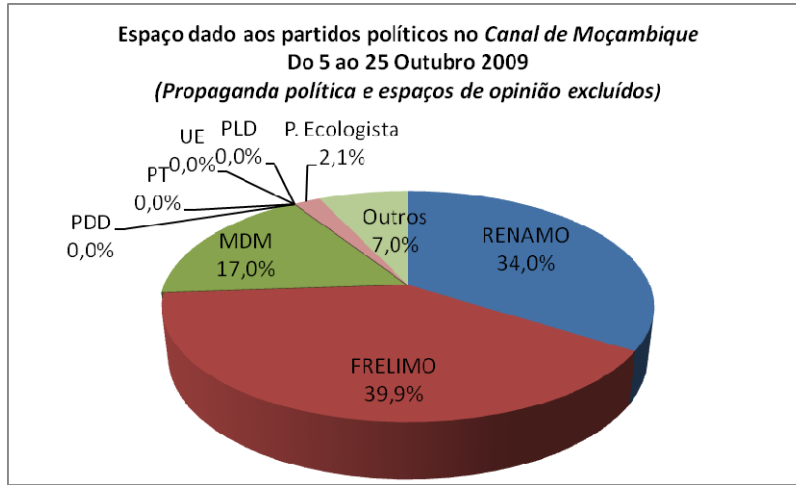

CANAL DE MOÇAMBIQUE

Tone of the coverage