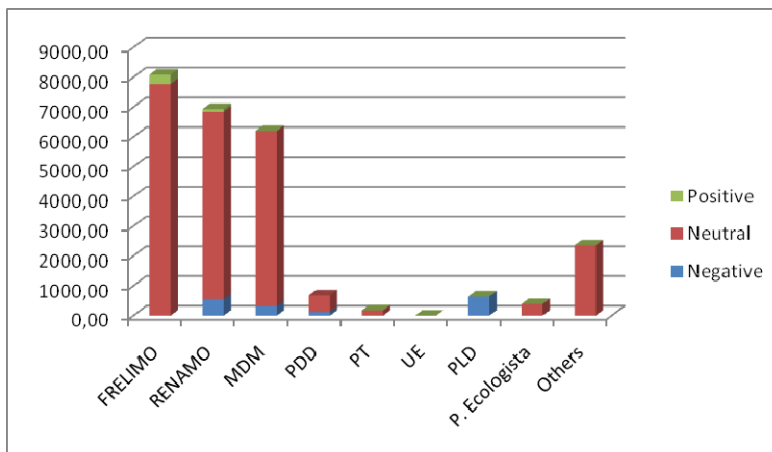

# TIM

*Tone of the coverage*